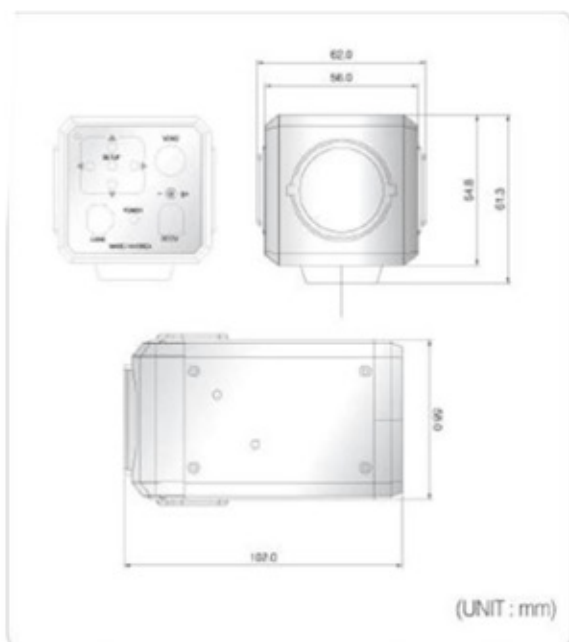

## RV-BV60DN

Serage High Resolution Day/Night Body Camera

Sony 1/3" CCD 600 TVL  
 W5 DSP, 410K Pixel  
 True Day & Night (ICR)  
 Low Light up to 0.0001 Lux  
 D-WDR (Digital Wide Dynamic Range)  
 3D/2D-DNR (Digital Noise Reduction)  
 Digital Zoom (16x)  
 DIS (Digital Image Stabilisation)  
 Built-in OSD (On Screen Display)  
 Menu, Multi-Language Support  
 C/CS Mount Lens

### DIMENSIONS